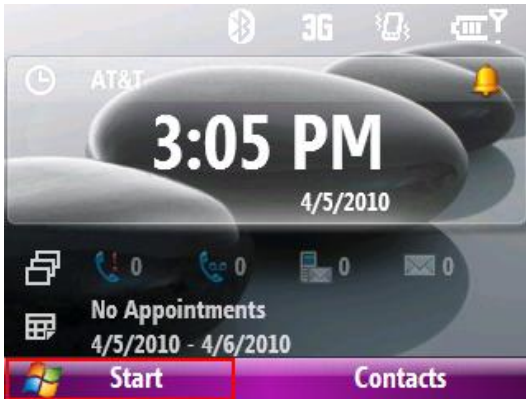

## To set up a Windows Mobile 6.1 PDA w/ HTC Email Powered by Google™

1. Click 'Start'.

2. Click 'Messaging'.

3. Click 'Setup E-mail'.

4. Enter email address and password, then click 'Next'.

5. Click 'Next'.