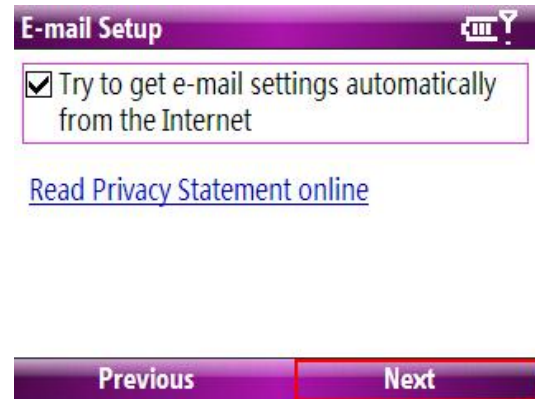

## To set up a Windows Mobile 6.1 PDA w/ HTC Email Powered by Google™

1. Click 'Start'.

2. Click 'Messaging'.

3. Click 'Setup E-mail'.

4. Enter email address and password, then click 'Next'.

5. Click 'Next'.