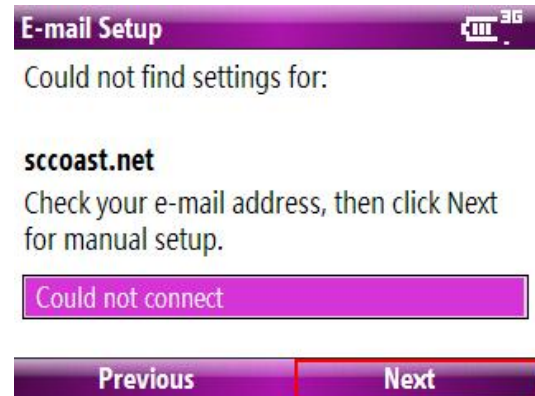

6. Click 'Next'.