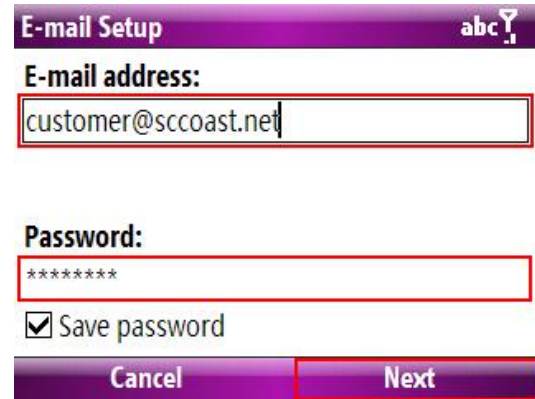

## To set up a Windows Mobile 6.1 PDA w/ HTC Email Powered by Google™

1. Click 'Start'.

2. Click 'Messaging'.

3. Click 'Setup E-mail'.

4. Enter email address and password, then click 'Next'.

5. Click 'Next'.